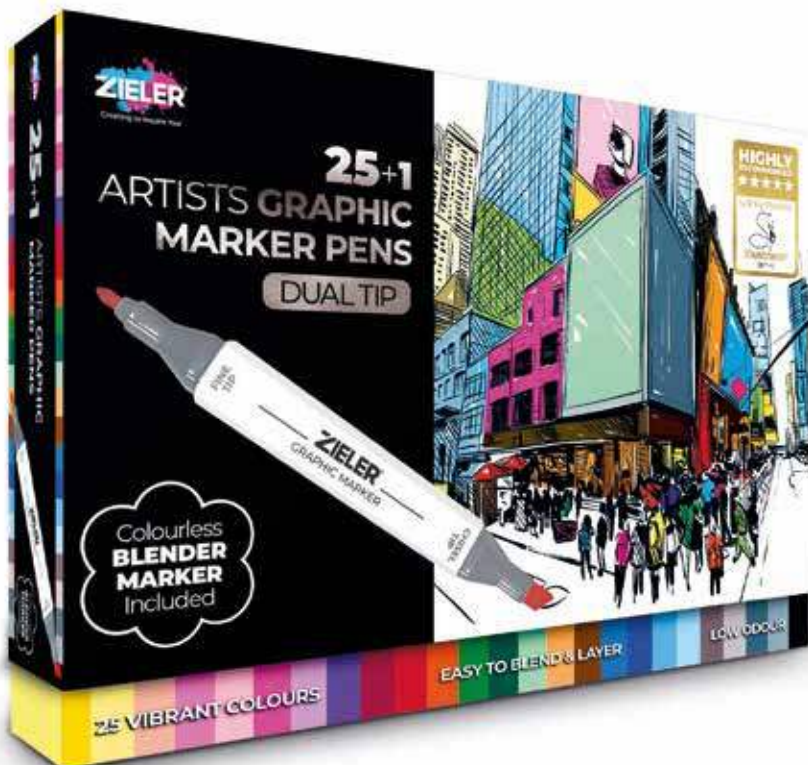

# Colouring

**Bring your work to life!**

Colourless **BLENDER MARKER** Included

**25** Vibrant Colours  
Low Odour

**ZIELER** GRAPHIC MARKER

**LAYER COLOURS**

**BLEND COLOURS**

**CREATE VARIOUS STROKE TYPES**

## 25 + 1 Graphic Marker Pens

- 25 alcohol-based, permanent marker pens
- 1 Colourless blending pen
- Dual tip - chisel tip and fine tip
- Vibrant colours
- Easy to blend and layer
- Low odour - user friendly
- Ergonomic grips
- Ideal for use on a variety of surfaces beyond paper and card – such as wood, glass, metal and textiles
- EN71-1-2-3
- Conforms to ASTM 4236