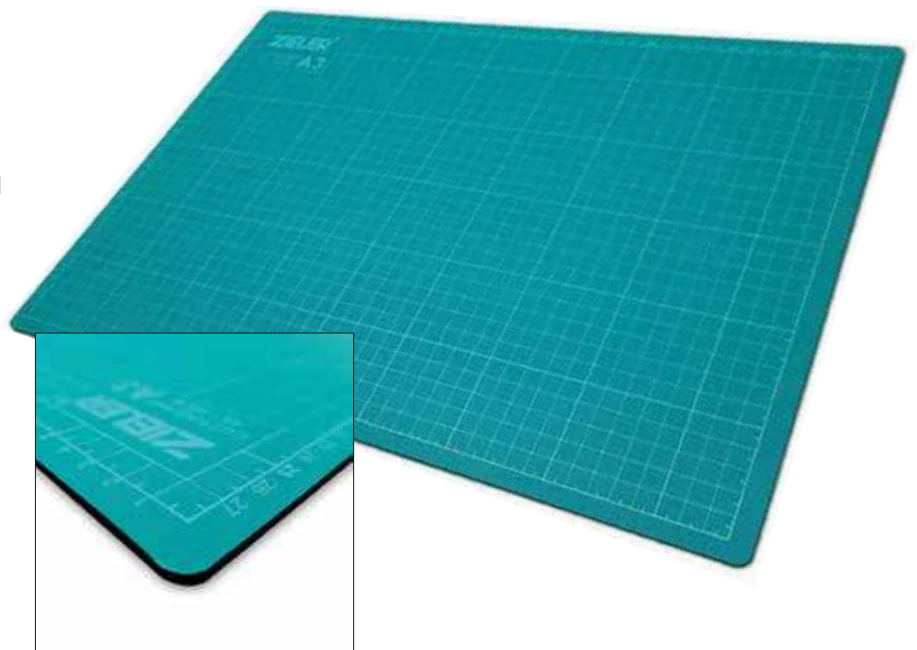

A3 Cutting Mat

- 3mm thick
- Can be used on both sides
- Gridlines on both sides - metric gridded pattern of 10mm squares one side and 25mm squares on the other side. Plus other helpful measurement aids printed on the mat
- Mat size: 450 × 300mm x 3mm