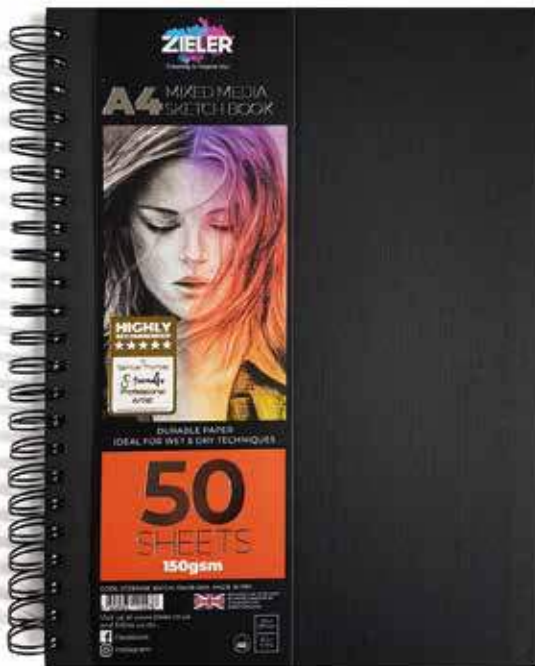

Pads / Paper

Hardback Mixed Media Case Bound Sketchbooks

- 50 sheets
- 150gsm weight
- Smooth, soft-white coloured sheets
- Hardback black microline covers
- Available in A4 and A5 sizes

1 SKU: 07290005
A5

2 SKU: 07290004
A4

1

2

Hardback Mixed Media Spiral Bound Sketchbooks

- 50 sheets
- 150gsm weight
- Smooth, soft-white coloured sheets
- Hardback black microline covers
- Available in A4 and A5 sizes

1 SKU: 07290008
A4

2 SKU: 07290009
A5